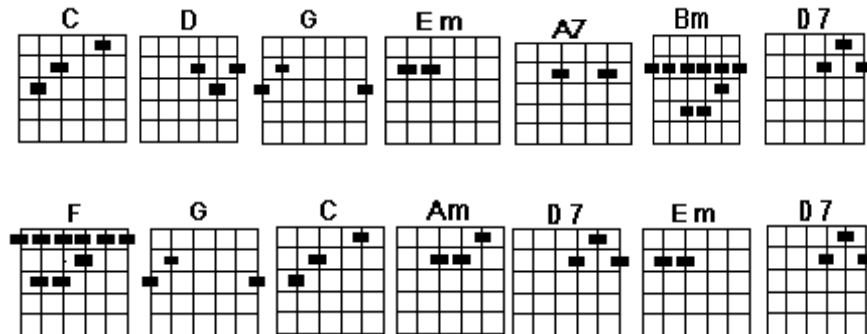

	GUITAR CHORDS	
---	---------------	---

PP&M songs with chords and lyrics:

Songs Written By Noel Stookey	Songs Written by Peter Yarrow
A' Soalin'	
Children Go Where I Send Thee	
Early In the Morning	Day Is Done
El Salvador	Light One Candle
For The Love Of It All	Puff The Magic Dragon
No Other Name	Very Last Day (Co-written by Noel Stookey)
The Good Times We Had	Weave Me The Sunshine
The Wedding Song	
Whatsurname	

Weave Me The Sunshine

WEAVE ME THE SUNSHINE written by Peter Yarrow © 1972 Mary Beth Music-ASCAP

This song is recorded in the key of F. **Peter** plays using 'C' fingerings with a capo on the fifth fret. **Noel's** chords are shown in parentheses and are played open.

VERSE

(Am) (E) (F) (G) (C) <---Noel's part

(Am) (E) (F) (G) (C) <---Noel's part
 Em B C D G <---Peter's part (capo on 5th
 If only I could heal your sorrow. Shine on me a-gain.

(Am) (D7) (G) (G7)
 Em A7 D D7
 I'd help you to find your new tomorrow. Shine on me a-gain.

VERSE

(Am) (E) (F) (G) (C) <---Noel's part
 Em B C D G <---Peter's part (capo on 5th f
 Only you can climb that mountain. Shine on me a-gain.

(Am) (D7) (G) (G7)
 Em A7 D D7
 If you want to drink from the golden fountain, shine on me a-gain.