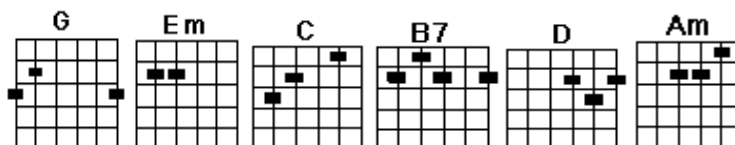

GUITAR CHORDS	

PP&M songs with chords and lyrics:

Songs Written By Noel Stookey	Songs Written by Peter Yarrow
A' Soalin'	
Children Go Where I Send Thee	
Early In the Morning	Day Is Done
El Salvador	Light One Candle
For The Love Of It All	Puff The Magic Dragon
No Other Name	Very Last Day (Co-written by Noel Stookey)
The Good Times We Had	Weave Me The Sunshine
The Wedding Song	
Whatsurname	

Light One Candle

LIGHT ONE CANDLE written by Peter Yarrow © 1983 Silver Dawn Music-ASCAP

VERSE

G

Light one candle for the Macabe Children

G

Em

With thanks their light didn't die.